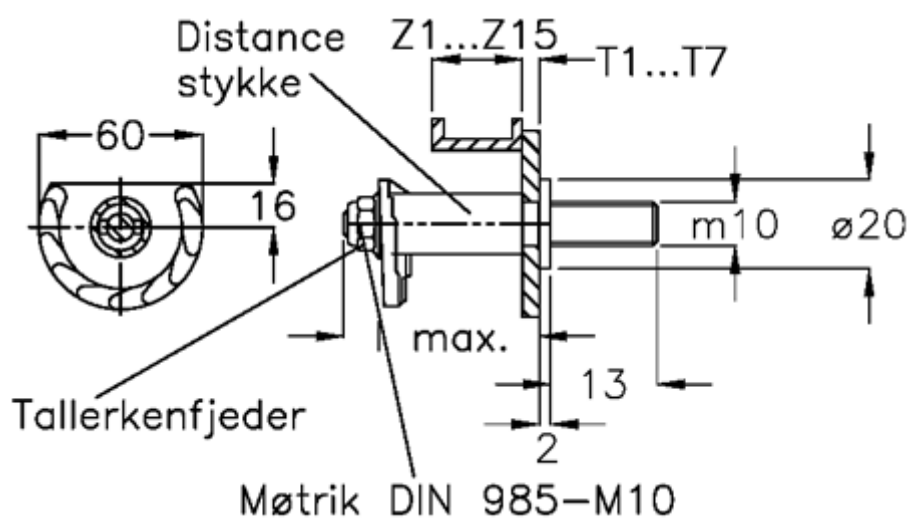

# Data Sheet

Article number: 20895514

Description: E+G Door lock  
GN 117-GB-T5-Z14

## Measures

Cam thickness = 39-48